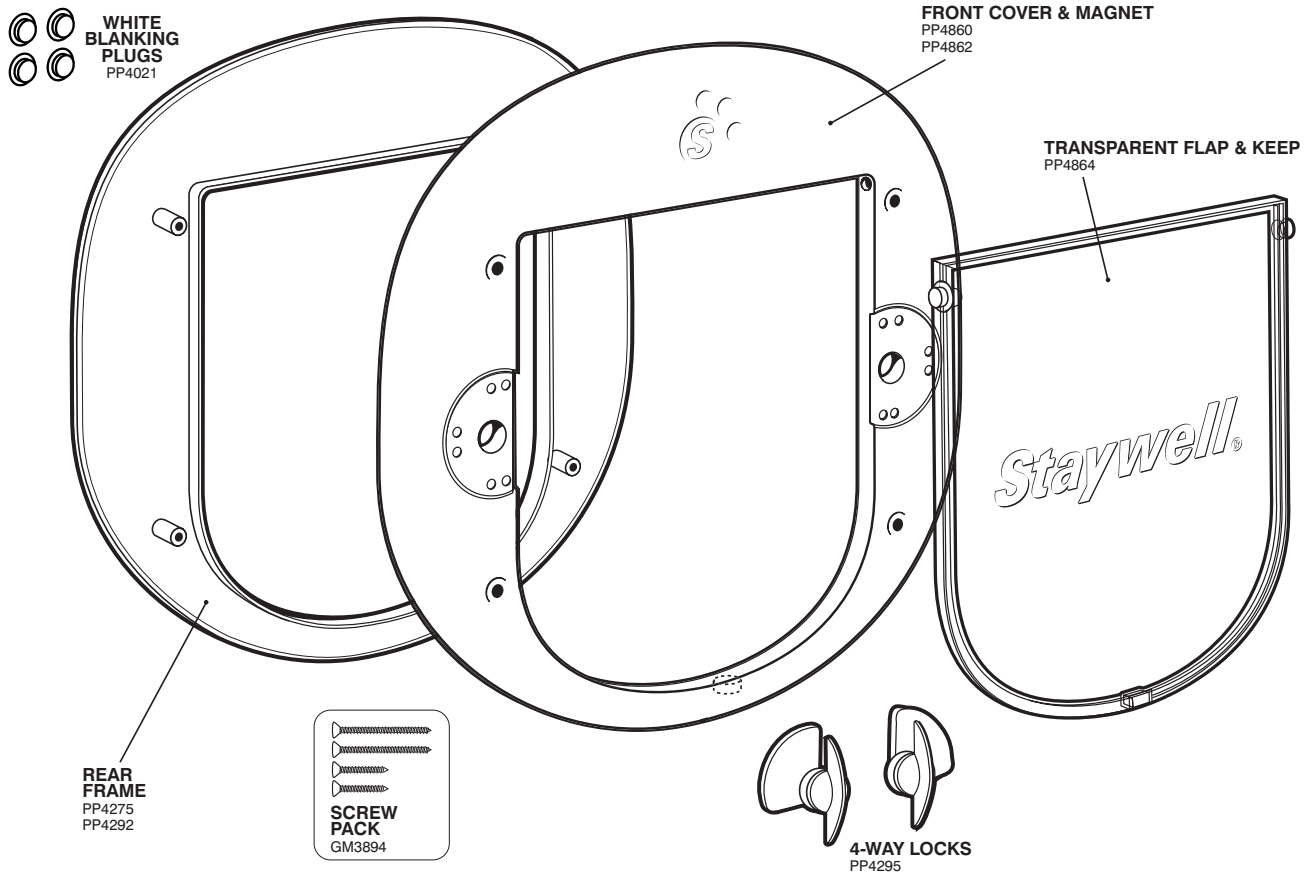

Slim Profile Pet Doors

270 See-Through Finish
with See-Through Rigid Flap
For large size cats and dogs up to 18kg (40lbs)

280 White Finish
with See-Through Rigid Flap
For large size cats up to 18kgs (40lbs)

PART NUMBERS		
	SEE-THROUGH FINISH	WHITE FINISH
Front cover & magnet	PP4860	PP4862
Rear frame	PP4275	PP4292
Transparent flap & keep	PP4864	PP4864
4-way locks	PP4295	PP4295
Screw pack	GM3894	GM3894

PART NUMBERS		
	SEE-THROUGH FINISH	WHITE FINISH
White blanking plug	-	PP4021

SIZES		
OVERALL SIZE	CUT OUT SIZE	MAXIMUM PET SHOULDER WIDTH
292mm x 292mm (11½" x 11½")	Glass: 260mm (10½") diameter.	180mm (7⅛")