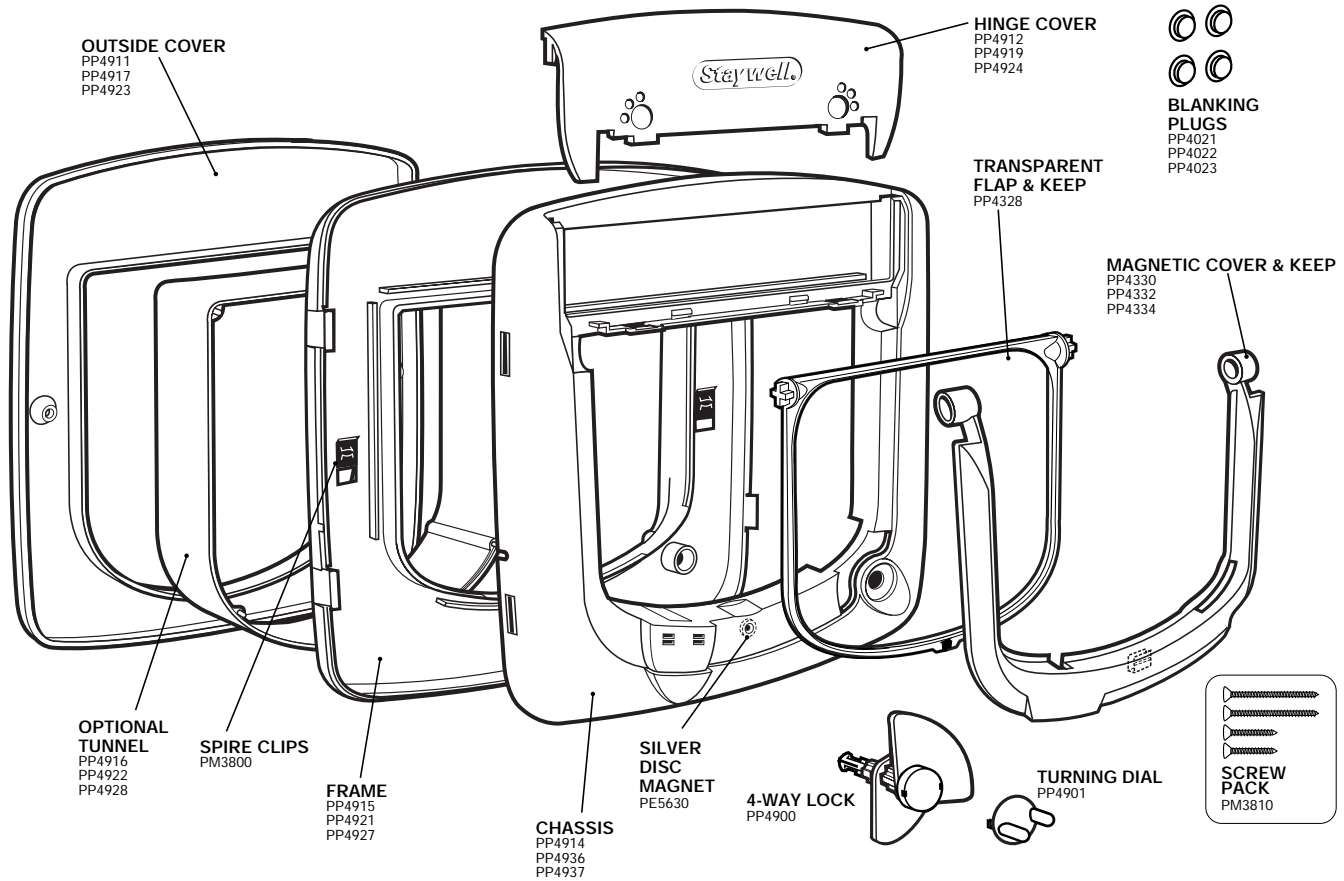

Deluxe 4 Way Locking Cat Flaps

300 White Finish
Suitable for cats up to 7kg (15lbs)

320 Woodgrain Finish
Suitable for cats up to 7kg (15lbs)

340 Grey Finish
Suitable for cats up to 7kg (15lbs)

Cat Flap Tunnel Extension

310 WHITE	White finish
330 WOODGRAIN	Woodgrain finish
350 GREY	Grey finish

	PART NUMBERS		
	WHITE FINISH	WOODGRAIN FINISH	GREY FINISH
Outside Cover	PP4911	PP4917	PP4923
Hinge Cover	PP4912	PP4919	PP4924
Transparent Flap & Keep	PP4328	PP4328	PP4328
Magnetic Cover & Keep	PP4330	PP4332	PP4334
4-Way Lock	PP4900	PP4900	PP4900
Optional Tunnel	PP4916	PP4922	PP4928
Screw Pack	PM3810	PM3810	PM3810
Magnetic Keep	PM3650	PM3650	PM3650
Silver Disc Magnet	PE5630	PE5630	PE5630
Turning Dial	PP4901	PP4901	PP4901

	PART NUMBERS		
	WHITE FINISH	WOODGRAIN FINISH	GREY FINISH
Chassis	PP4914	PP4936	PP4937
Frame	PP4915	PP4921	PP4927
Spire Clips	PM3800	PM3800	PM3800
Blanking Plugs	PP4021	PP4022	PP4023

SIZES		
OVERALL SIZE	CUT OUT SIZE	MAXIMUM PET SHOULDER WIDTH
241mm x 252mm (9 1/4" x 9 7/8")	Wood: 168mm x 175mm (6 1/2" x 6 7/8") Glass: 212mm (8 3/8") diameter.	150mm (5 7/8")