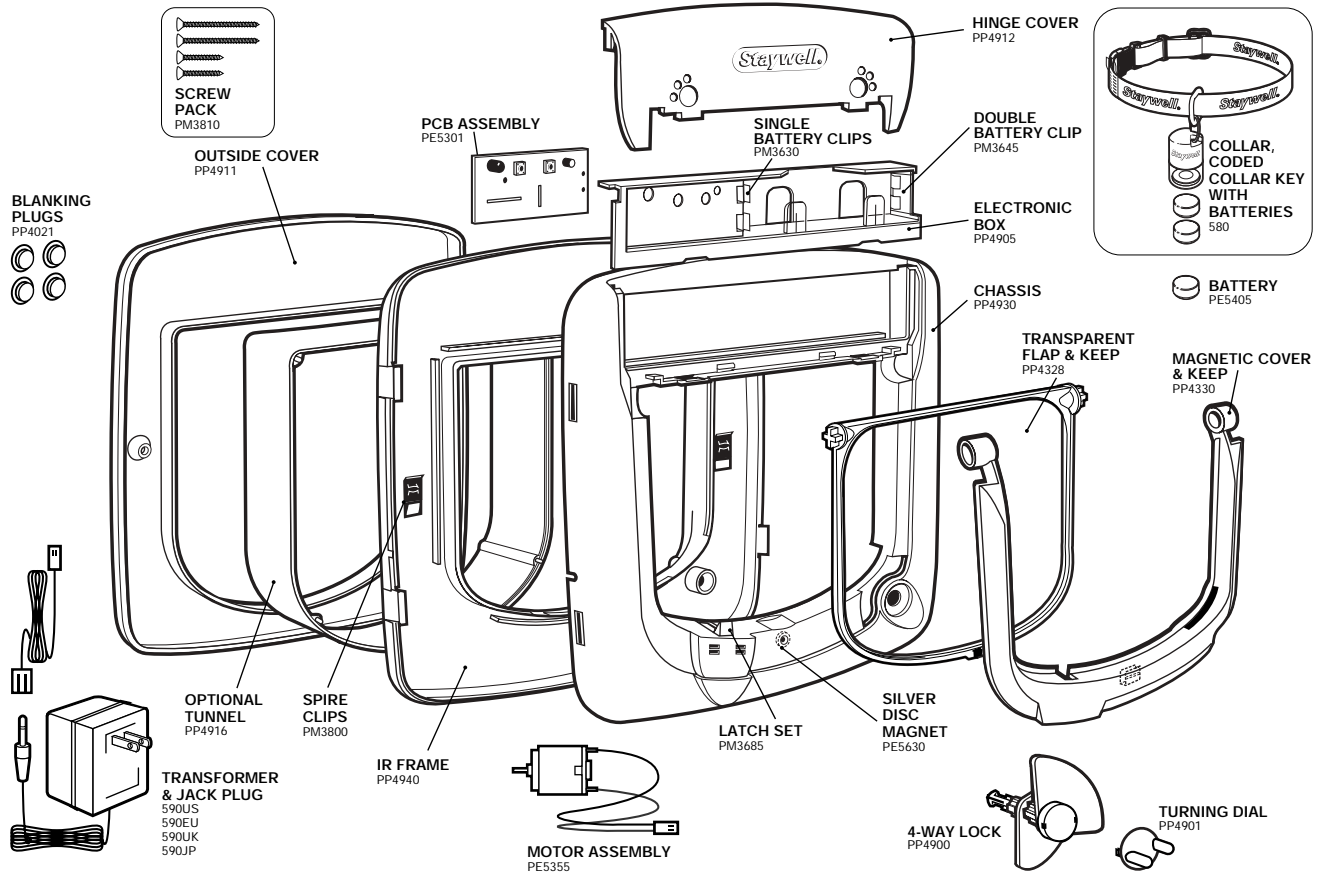

Deluxe Infra-Red Cat Flap

500 White Finish

Suitable for cats up to 7kg (15lbs)

580 Collar Key Pack

Cat Flap Tunnel Extension

310 WHITE

330 WOODGRAIN

350 GREY

White finish

Woodgrain finish

Grey finish

PART NUMBERS	
	WHITE FINISH
Outside Cover	PP4911
Hinge Cover	PP4912
Transparent Flap & Keep	PP4328
Magnetic Cover & Keep	PP4330
Chassis	PP4930
IR Frame	PP4940
Optional Tunnel	PP4916
Electronic Box	PP4905
4-Way Lock	PP4900
Latch Set	PM3685
Silver Disc Magnet	PE5630
Screw Pack	PM3810
Single Battery Clip	PM3630
Double Battery Clip	PM3645
Spire Clip	PM3800
Blanking Plug	PP4021
Motor Assembly	PE5355
Battery Box Assembly	PSA0001
Turning Dial	PP4901

PART NUMBERS	
	WHITE FINISH
US Transformer & Jack Plug	590US
EU Transformer & Jack Plug	590EU
UK Transformer & Jack Plug	590UK
Japanese Transformer & Jack Plug	590JP
Coded Collar Key & Batteries	
Pink	585PNK
Blue	585BLU
Yellow	585YEL
Green	585GRN
Collar	PM3010
Single Battery	PE5405

SIZES		
OVERALL SIZE	CUT OUT SIZE	MAXIMUM PET SHOULDER WIDTH
241mm x 252mm (9 1/2" x 9 3/4")	Wood: 168mm x 175mm (6 1/2" x 6 3/4") Glass: 212mm (8 3/8") diameter.	150mm (5 7/8")

EU/UK Reilor Ltd Preston PR2 5AP England
USA Reilor Inc. Runnemede NJ 08078 USA